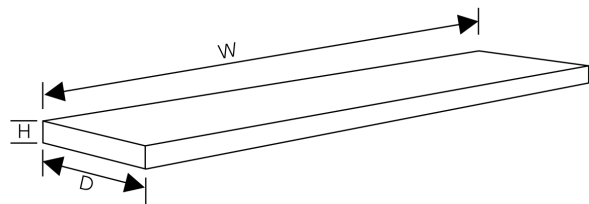

neelnox

LET
THERE
BE **DESIGN.**

Y-124-P

FEATURES

- Premium 304 Grade Stainless Steel
- Equipped with SoundDefy™ noise concealing technology
- Concealed hardware included for a seamless installation
- Double walled stainless steel construction ensures no screws are visible after installation

Model	Y-124-P
Product	Floating Shelf
Size	60"(W) x 9"(D) x 1 1/4"(H)
Slope	-
Hardware	Included, Concealed

FINISHES	Polished (-P)	Brushed Bronze (-BBRZ)	Light Beige (-LTBGE)
	Brushed (-B)	Antique Brass (-ABRS)	Grey (-GRAY)
	Brushed Gold (-BGLD)	Antique Copper (-ACOP)	Beige (-BEIGE)
	Matte Black (-BLK)	Matte White (-WHT)	Polished Gold (-PGLD)
	Oil Rubbed Bronze (-ORB)	Brushed Black (-BRBLK)	Polished Rose Gold (-PRGD)
	Brushed Brass (-BBS)	Brushed Rose Gold (-BRGD)	